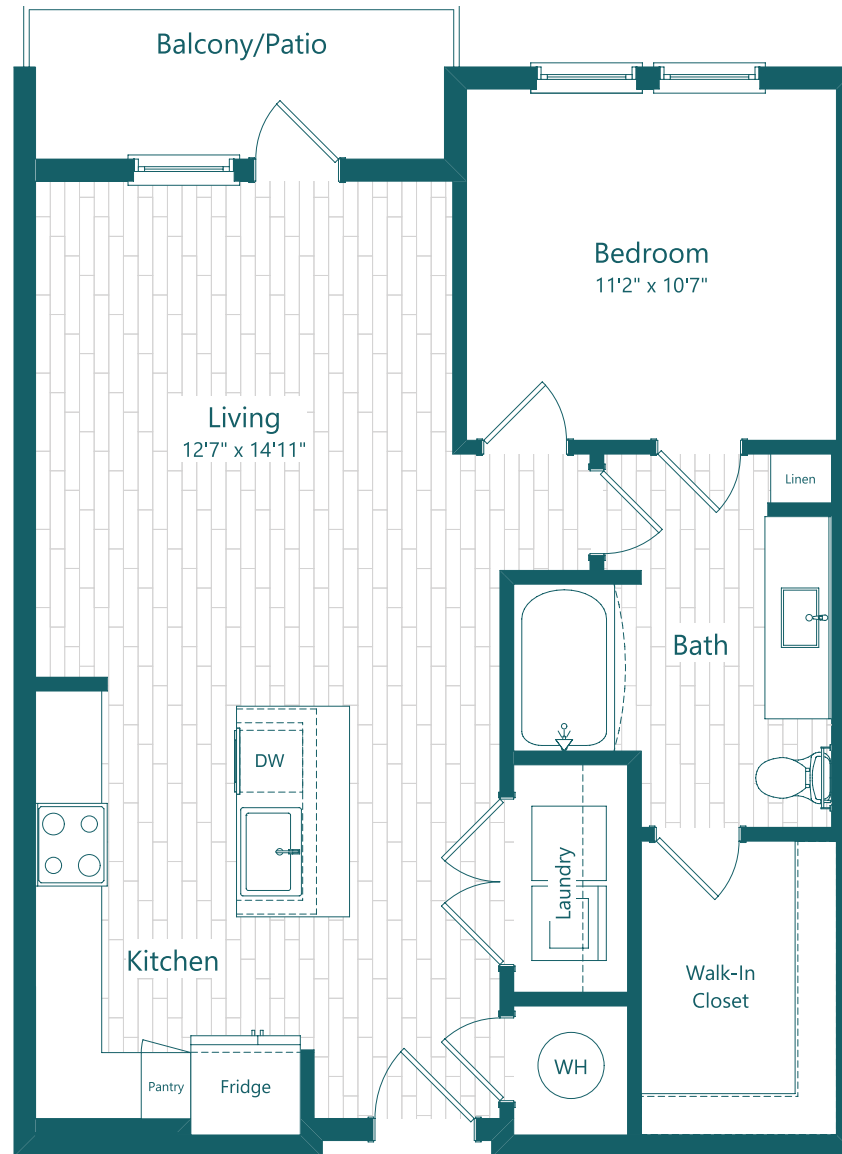

VOLTA

The Parker - A1

1 BEDROOM
1 BATH
771 SQ FT

11391 Square Street
Jacksonville, FL 32256
904.544.6776
VoltaJax.com

Floor plans are artist's rendering. All dimensions are approximate. Actual product and specifications may vary in dimension or detail. Not all features are available in every apartment. Prices and availability are subject to change. Please see a representative for details.