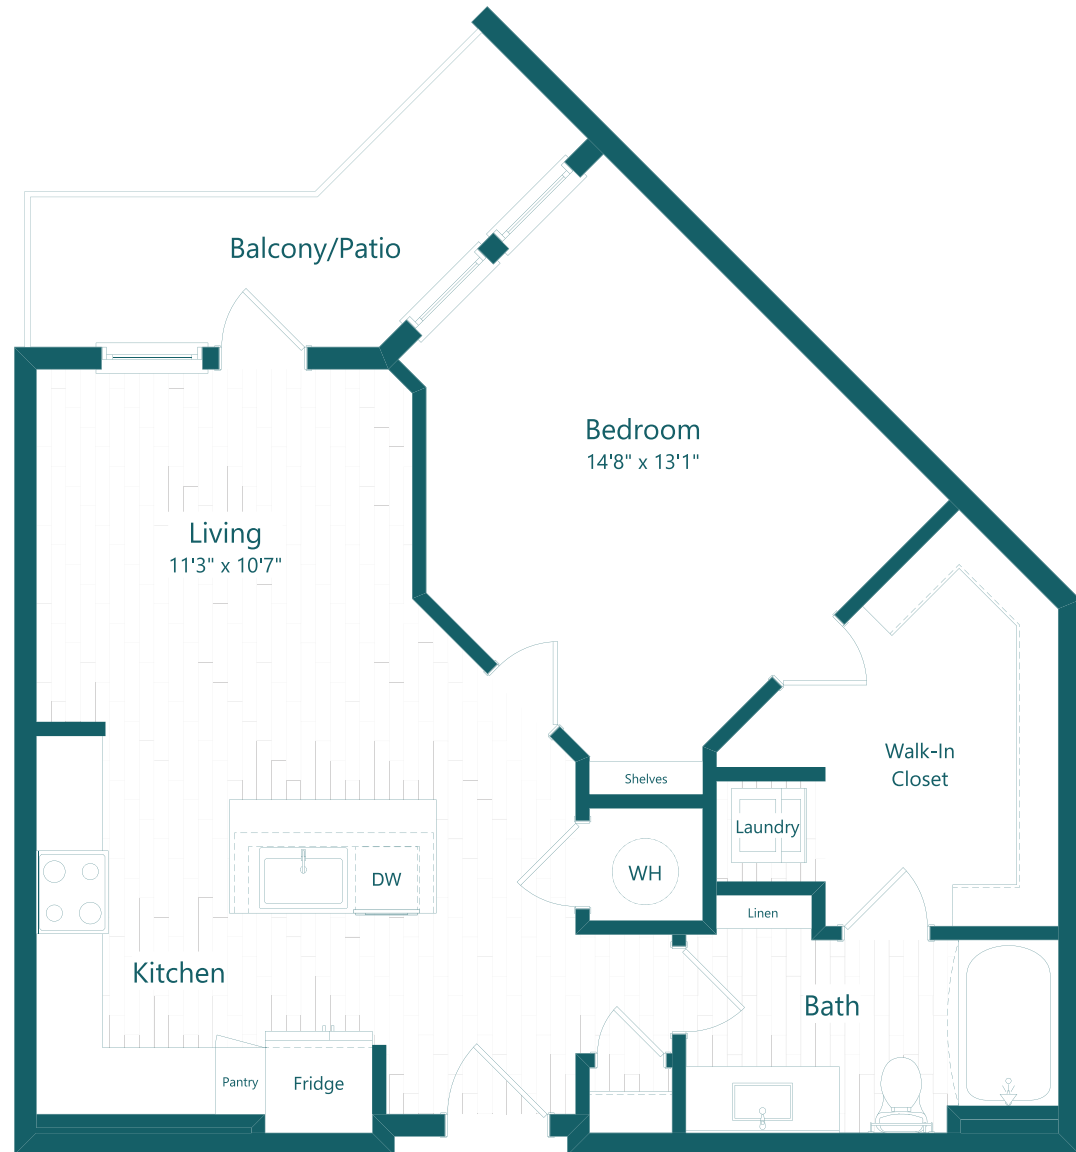

VOLTA

The Cooper - A2

1 BEDROOM
1 BATH
768 SQ FT

11391 Square Street
Jacksonville, FL 32256
904.734.0473
VoltaJax.com

Floor plans are artist's rendering. All dimensions are approximate. Actual product and specifications may vary in dimension or detail. Not all features are available in every apartment. Prices and availability are subject to change. Please see a representative for details.