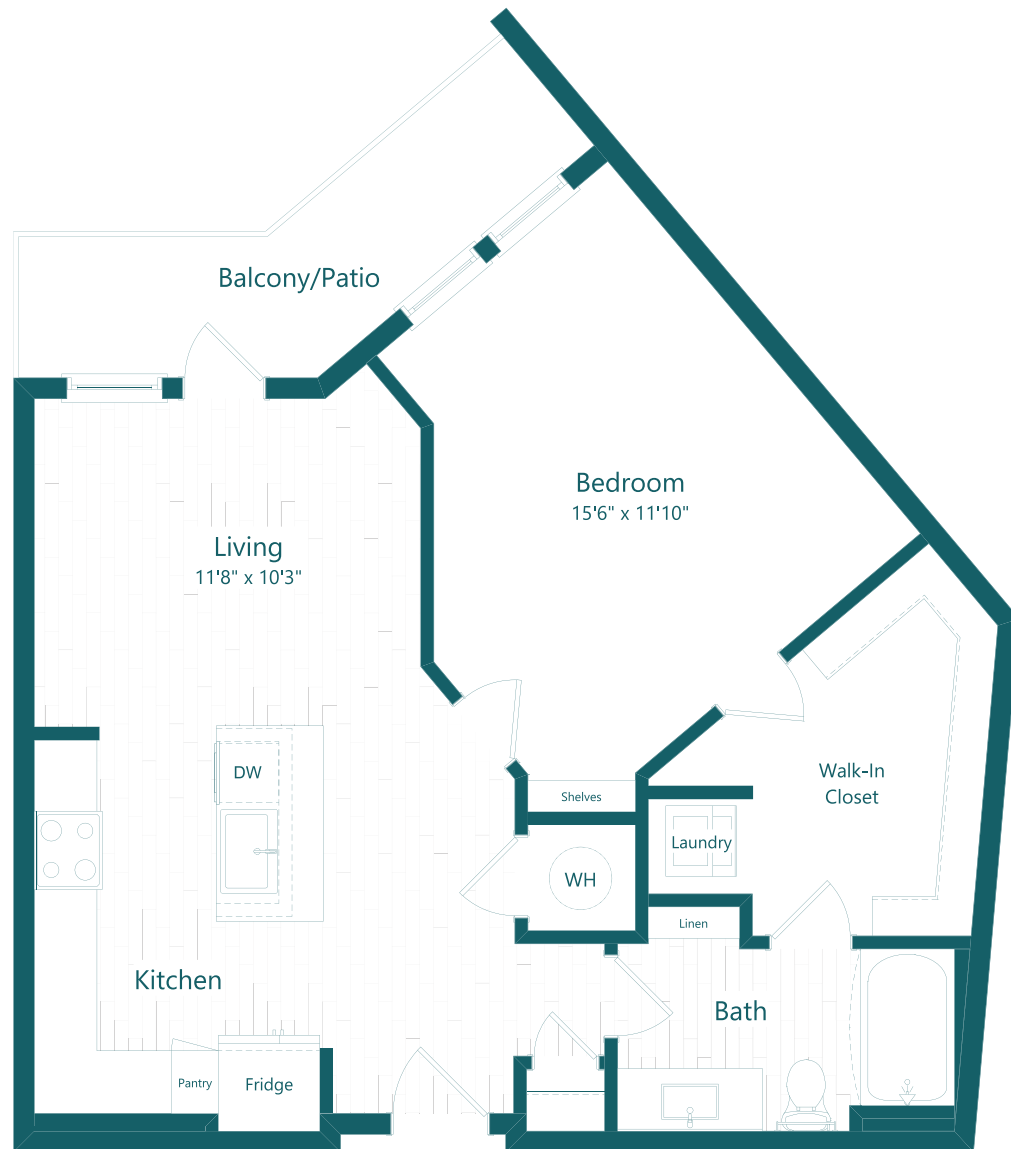

## The Reddy - A3

1 BEDROOM  
1 BATH  
788 SQ FT

11391 Square Street  
Jacksonville, FL 32256  
904.734.0473  
VoltaJax.com

Floor plans are artist's rendering. All dimensions are approximate. Actual product and specifications may vary in dimension or detail. Not all features are available in every apartment. Prices and availability are subject to change. Please see a representative for details.

# VOLTA