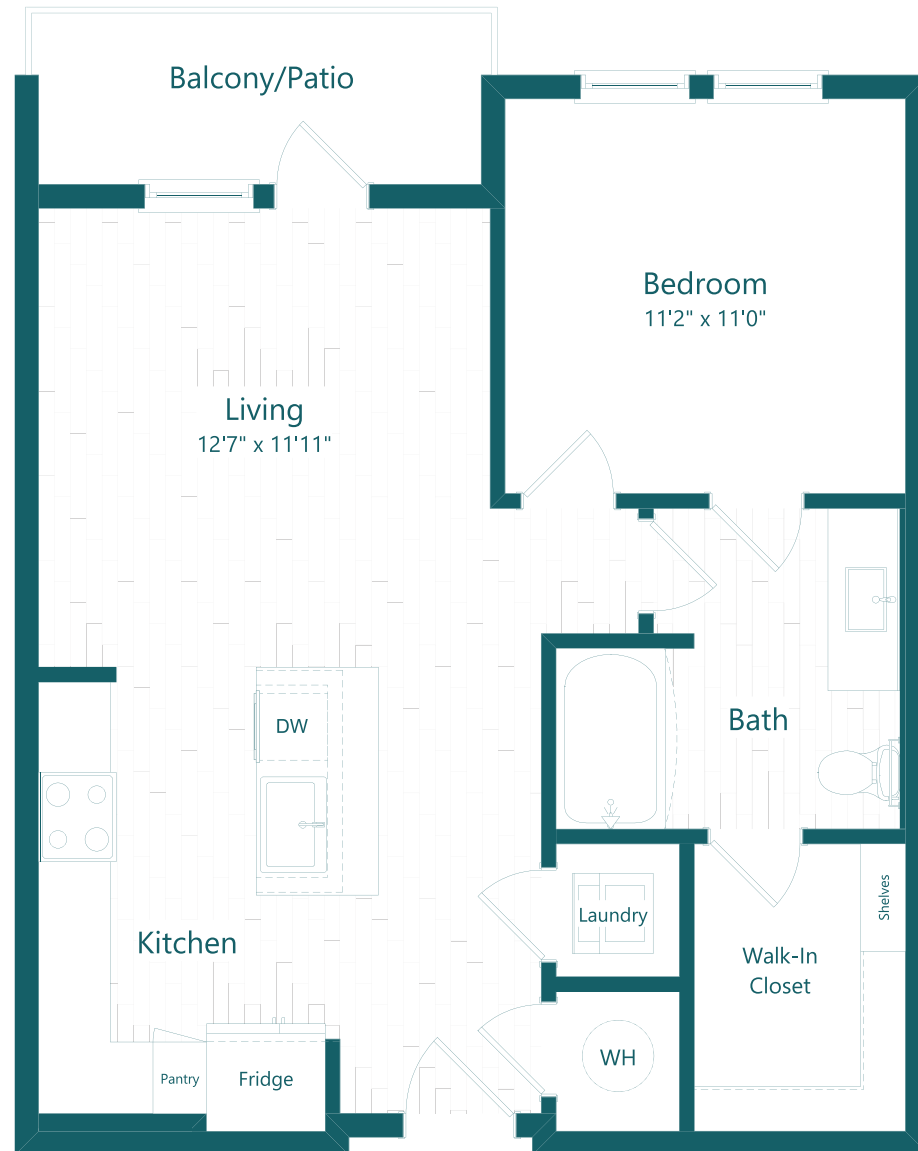

VOLTA

The Weber - A4
1 BEDROOM
1 BATH
698 SQ FT

11391 Square Street
Jacksonville, FL 32256
904.734.0473
VoltaJax.com

Floor plans are artist's rendering. All dimensions are approximate. Actual product and specifications may vary in dimension or detail. Not all features are available in every apartment. Prices and availability are subject to change. Please see a representative for details.