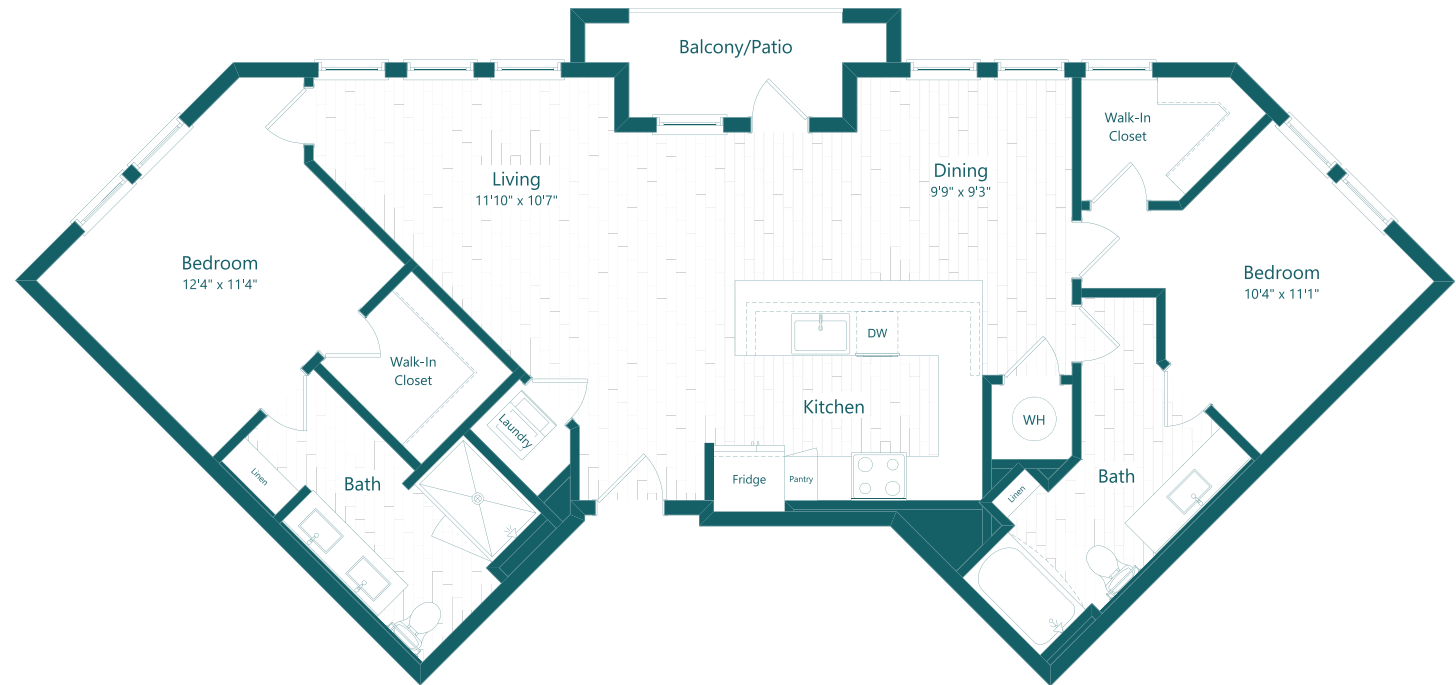

VOLTA

The Dolby - B3
2 BEDROOM
2 BATH
1,204 SQ FT

11391 Square Street
Jacksonville, FL 32256
904.734.0473
VoltaJax.com

Floor plans are artist's rendering. All dimensions are approximate. Actual product and specifications may vary in dimension or detail. Not all features are available in every apartment. Prices and availability are subject to change. Please see a representative for details.