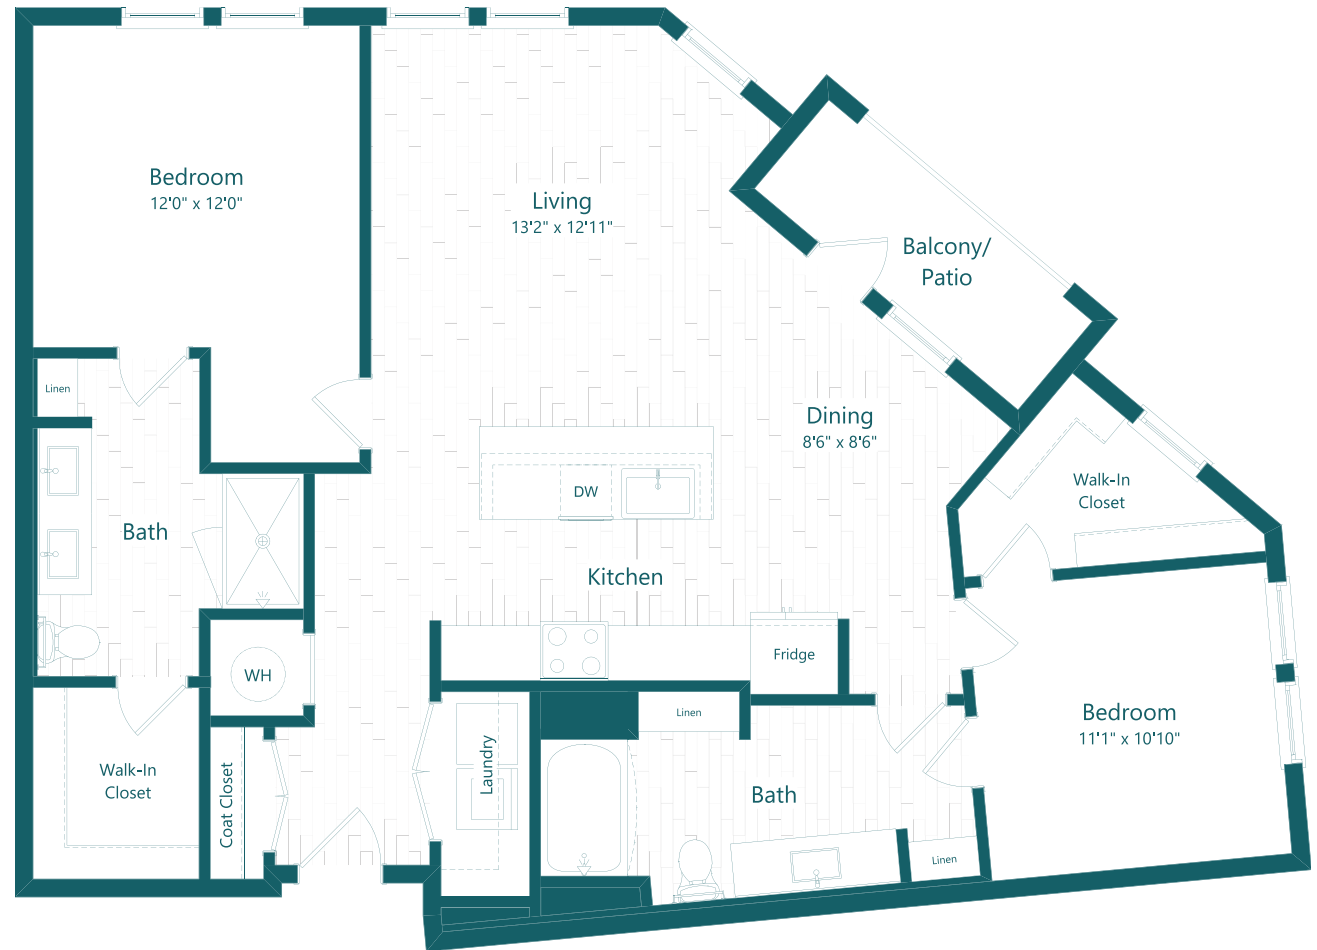

VOLTA

The Galvin - B4
2 BEDROOM
2 BATH
1,263 SQ FT

11391 Square Street
Jacksonville, FL 32256
904.734.0473
VoltaJax.com

Floor plans are artist's rendering. All dimensions are approximate. Actual product and specifications may vary in dimension or detail. Not all features are available in every apartment. Prices and availability are subject to change. Please see a representative for details.